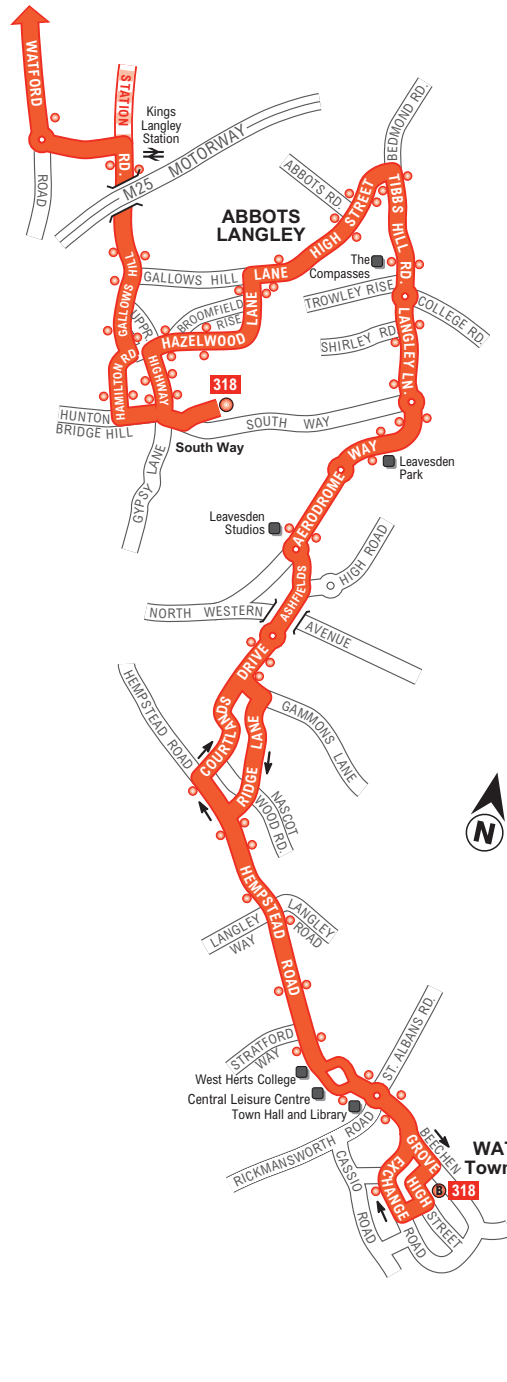

318 flyer

for continuation of the 318 Flyer to Hemel Hempstead see map left

318 flyer

- Main route
- Certain journeys
- Terminus point
- Main bus stops
- Buses run in direction of arrow shown

- Main route
- Certain journeys
- Terminus point
- Main bus stops
- Buses run in direction of arrow shown