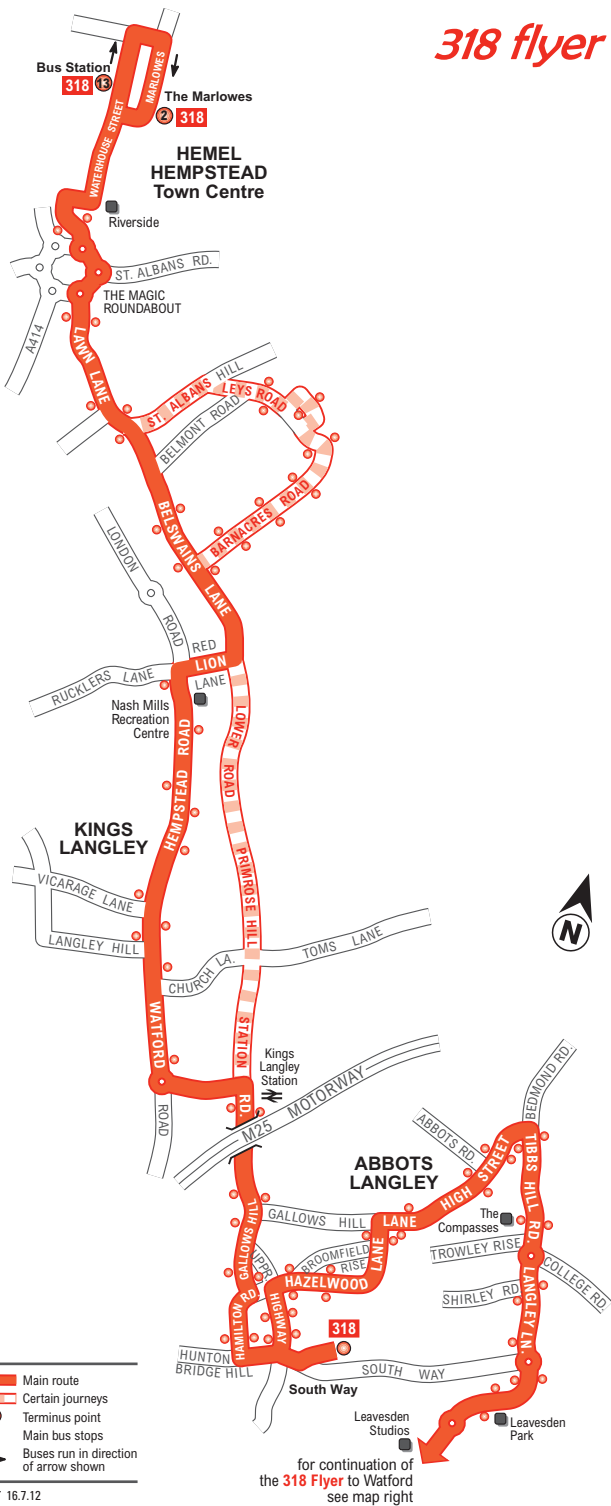

318 flyer

for continuation of the 318 Flyer to Hemel Hempstead see map left

318 flyer

- Main route
- Certain journeys
- Terminus point
- Main bus stops
- Buses run in direction of arrow shown

- Main route
- Certain journeys
- Terminus point
- Main bus stops
- Buses run in direction of arrow shown