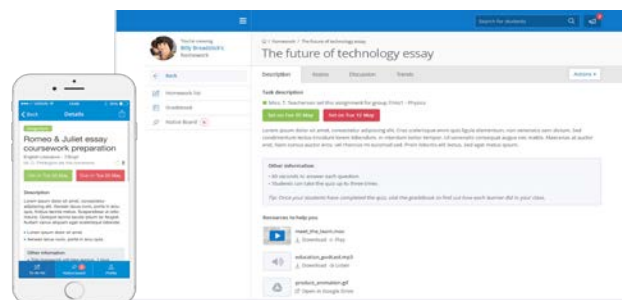

## PARENTS

Show My Homework will allow you to see the details of the tasks your child has been set, as well as their submission status and grades.

Your child will bring home your login details over the next week, if not already. It will contain details to your personal account, ready-linked to your child's homework calendar.

## WHAT DOES IT LOOK LIKE?

## STUDENTS

- See all your homework at the click of a button
- A personalised to-do list to help you stay organised
- Automatic notifications to remind you when homework has been set and is due
- Access to homework description and resources wherever you are
- Gradebook helps you keep track of the submission status of homework