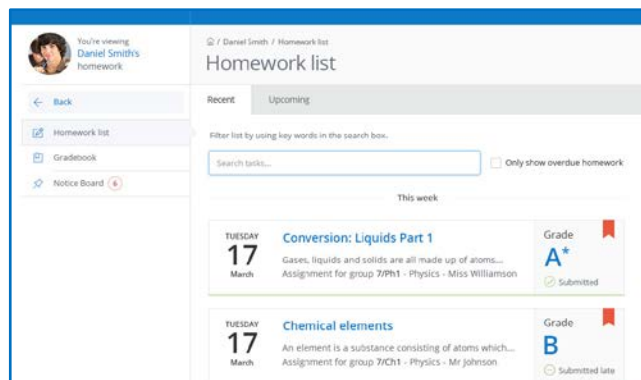

HOW TO LOG ON

When first logging in please select 'Forgot Password?'

Welcome, please log in

Username

Password

[Log in](#) [Forgot password?](#)

Enter your school email address in the provided field

Forgot your password?

Enter your email address

[Reset password](#)

Reset instructions will be sent to you shortly.

Or receive a new PIN login using your mobile

Check your email inbox for the password reset email and follow the instructions to create your new password.