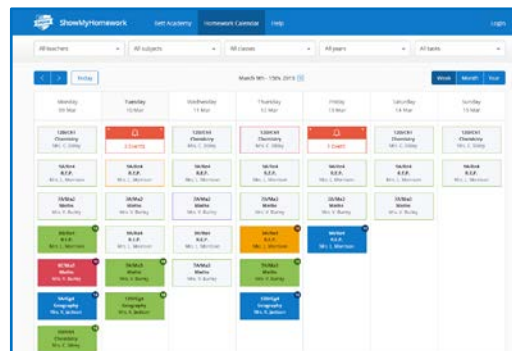

# Show My Homework launches ...

We are excited to be launching Show My Homework, an online tool to help you keep track of your child's homework.

## WHAT IS SHOW MY HOMEWORK?

It's an online homework calendar showing

- Homework information
- Deadlines
- Submission status
- Homework resources

Show My Homework can be used on a PC or a FREE app can be downloaded for iPhone, iPad, iPod Touch and Android Devices.