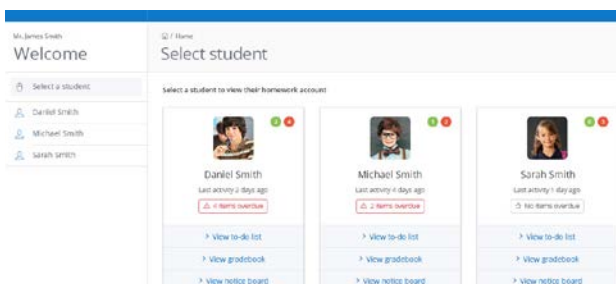

WHAT DOES IT LOOK LIKE?