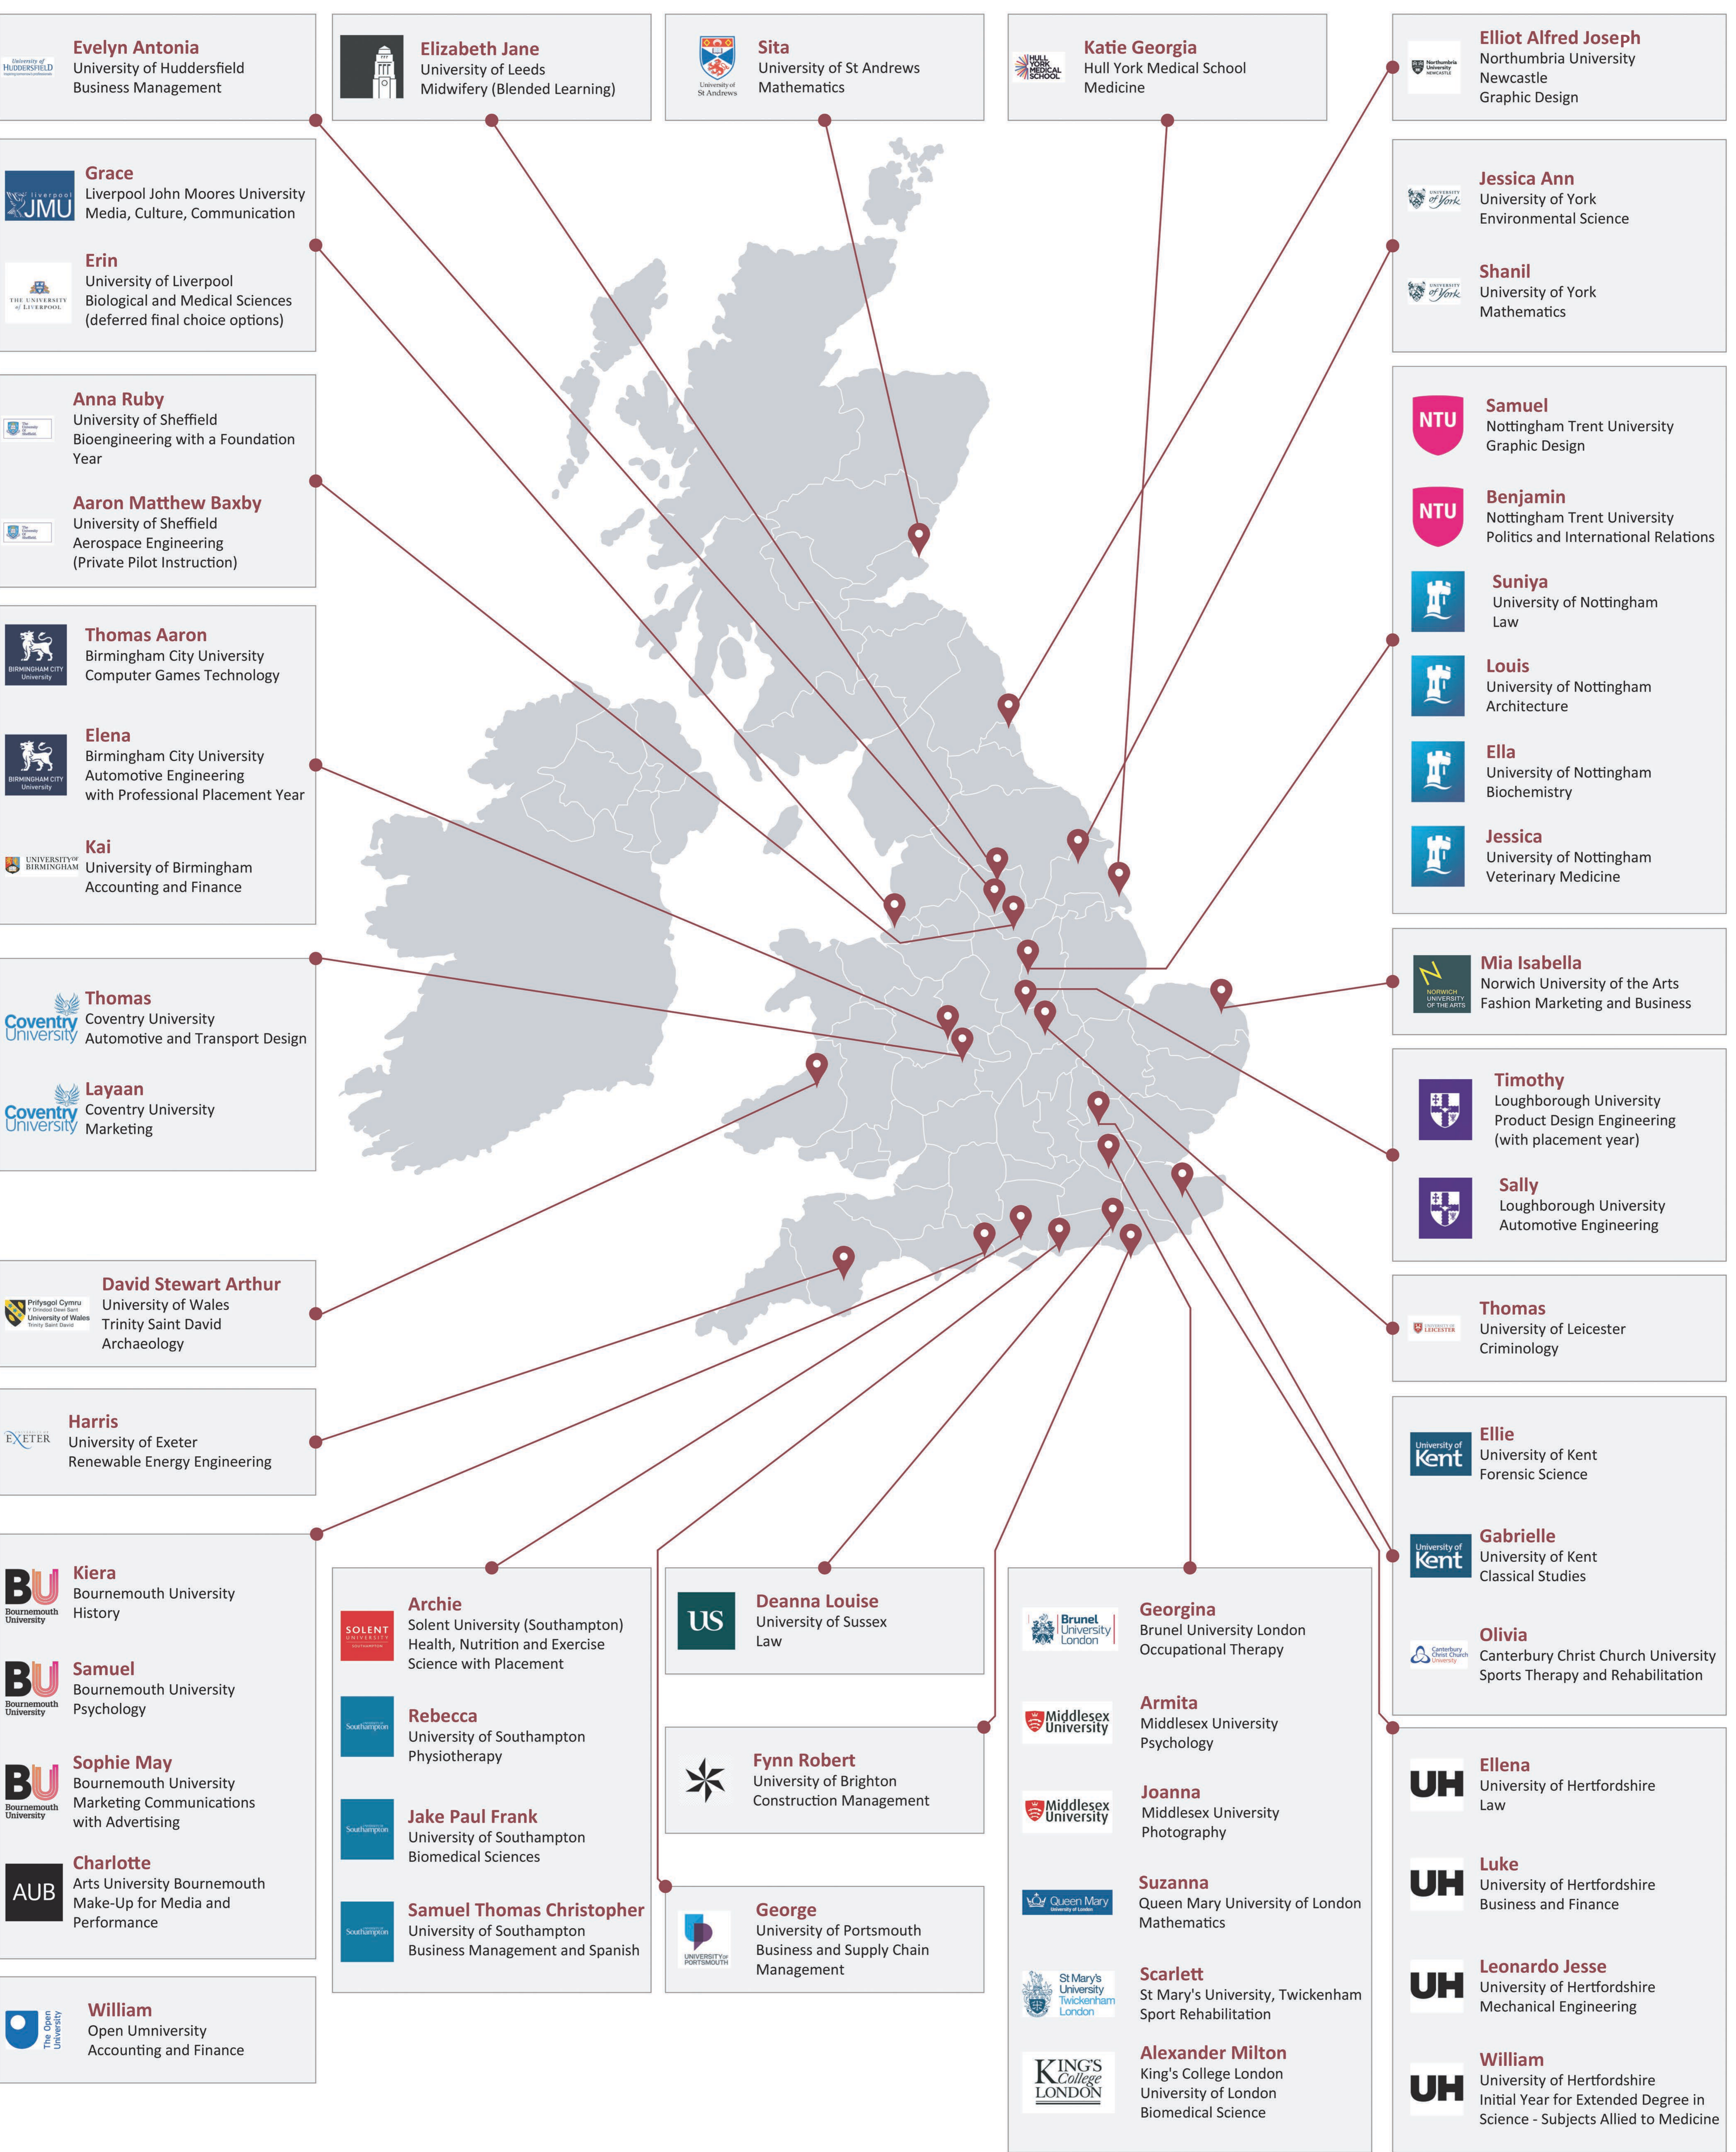

Year 13 Destinations 2021

Employment and Apprenticeships

Year 11 Destination Data 2021

Total Students	181
KLS Sixth Form	82
Other Sixth Form Colleges	8
College	86
Apprenticeship	5