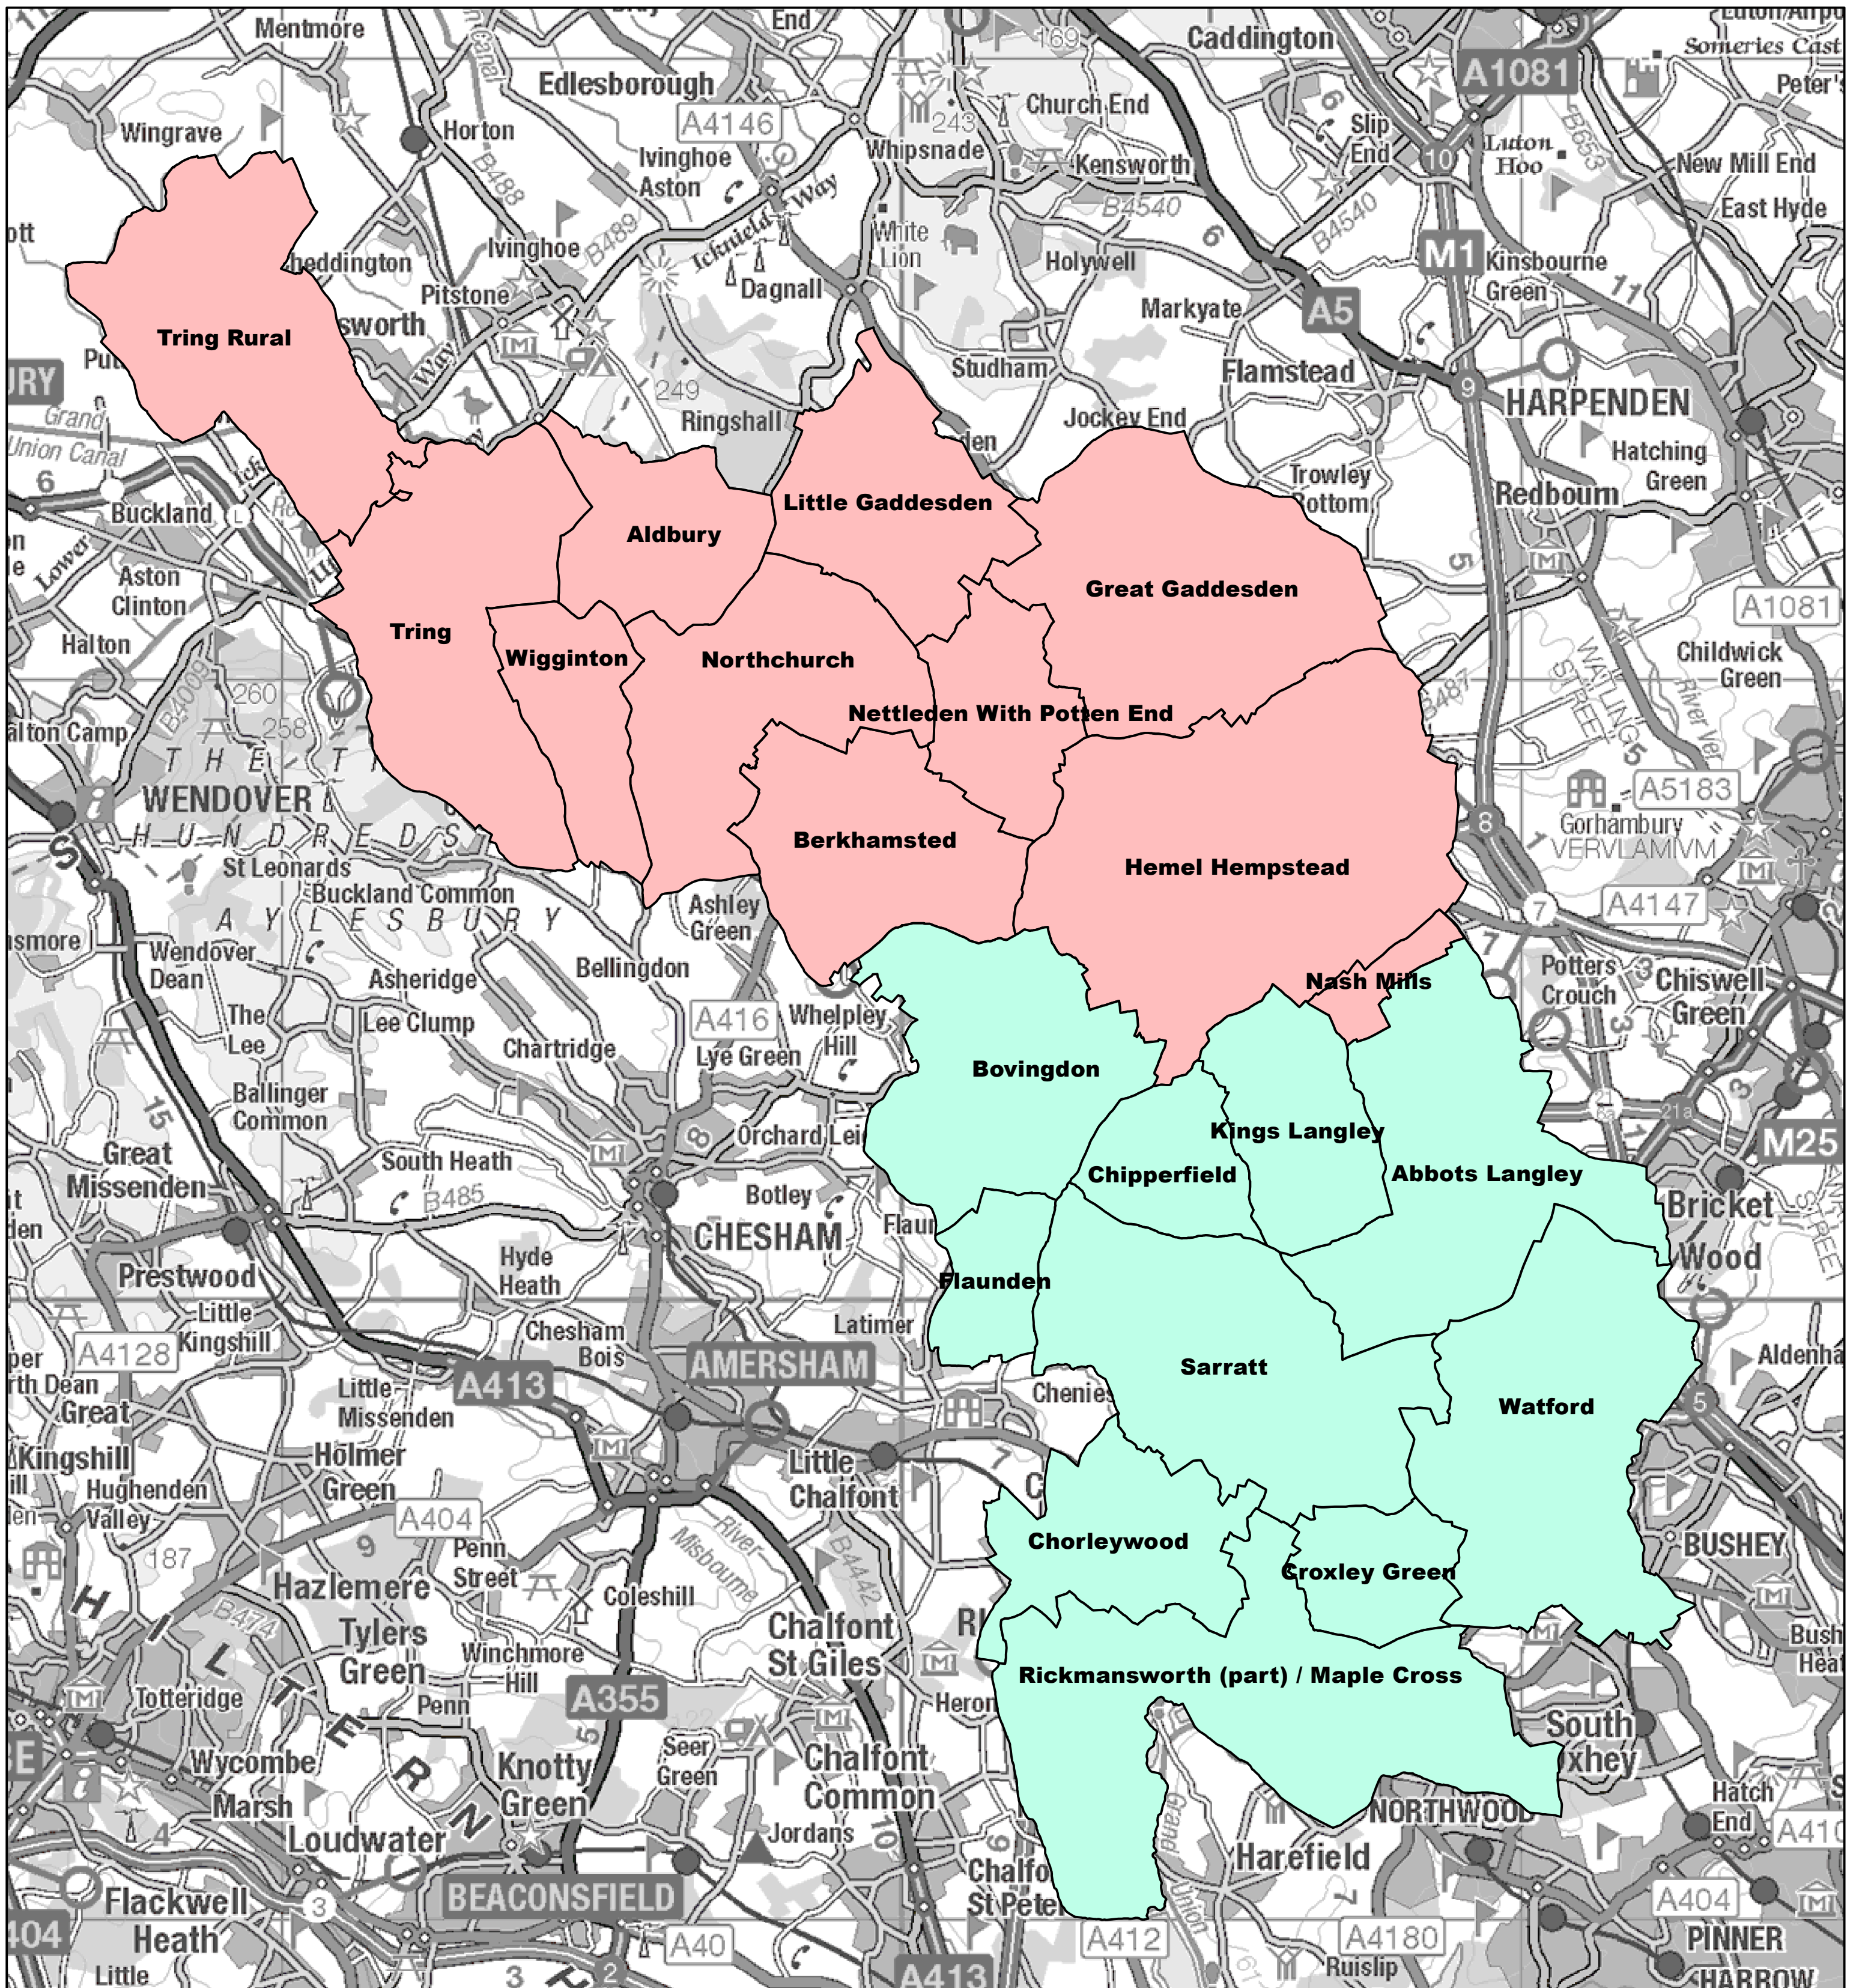

Kings Langley School - Priority Areas 6a & 6b

Legend

-  Priority Area 6a
-  Priority Area 6b

• OS LICENSED DATA (Standard)
© Crown copyright and database rights 2015 Ordnance Survey EUL 100019606.

• ELECTRONIC DOCUMENTS (e.g. PDF) displaying OS Licensed Data:
Use of this data is subject to terms and conditions, available at <http://www.hertsdirect.org/mapcopyright>